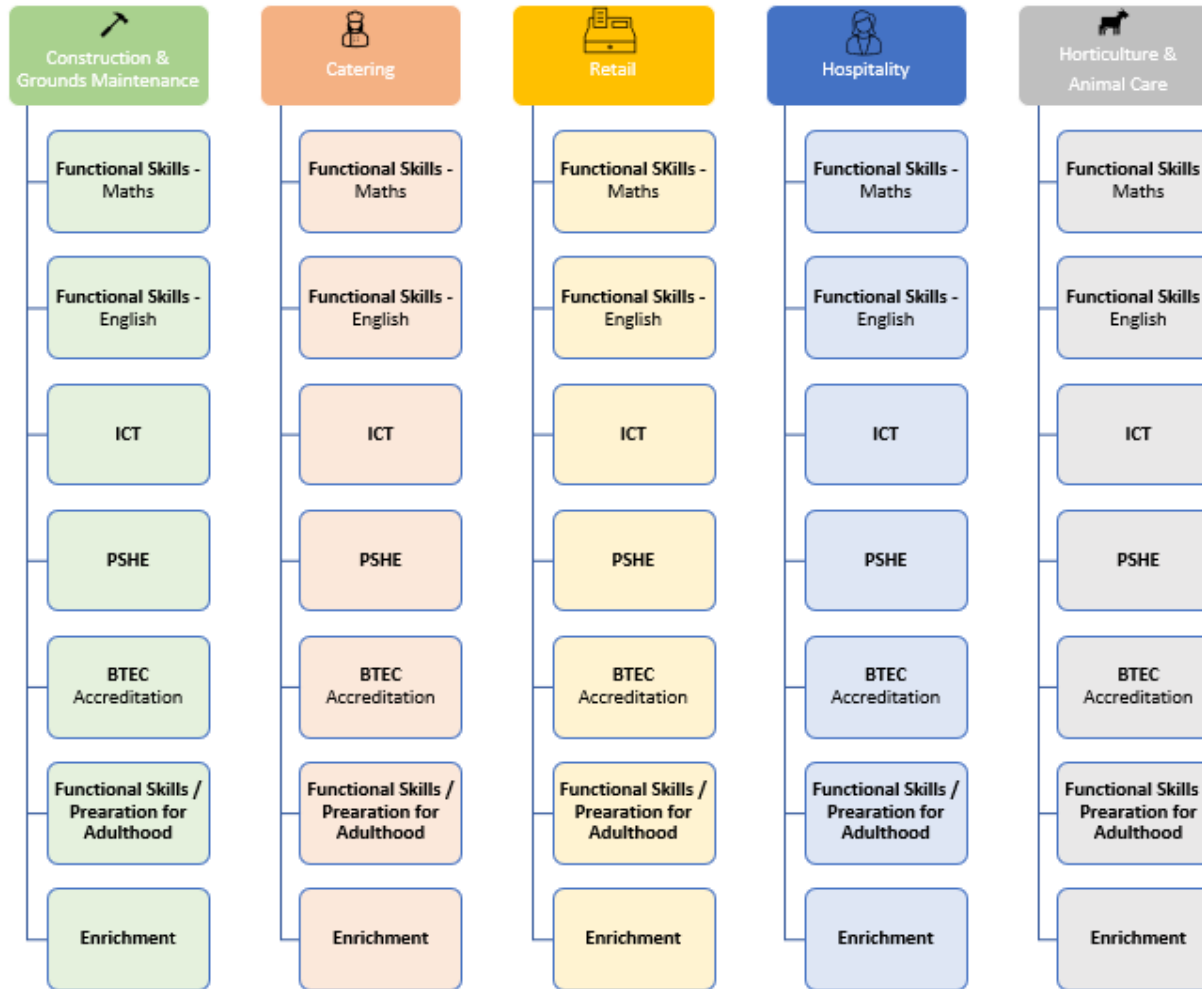

Pathway 3 – Employability and Career Preparation

+ Minimum of 2 days' work experience + Bolt on accreditations suitable to pathway

+ Skills Builder